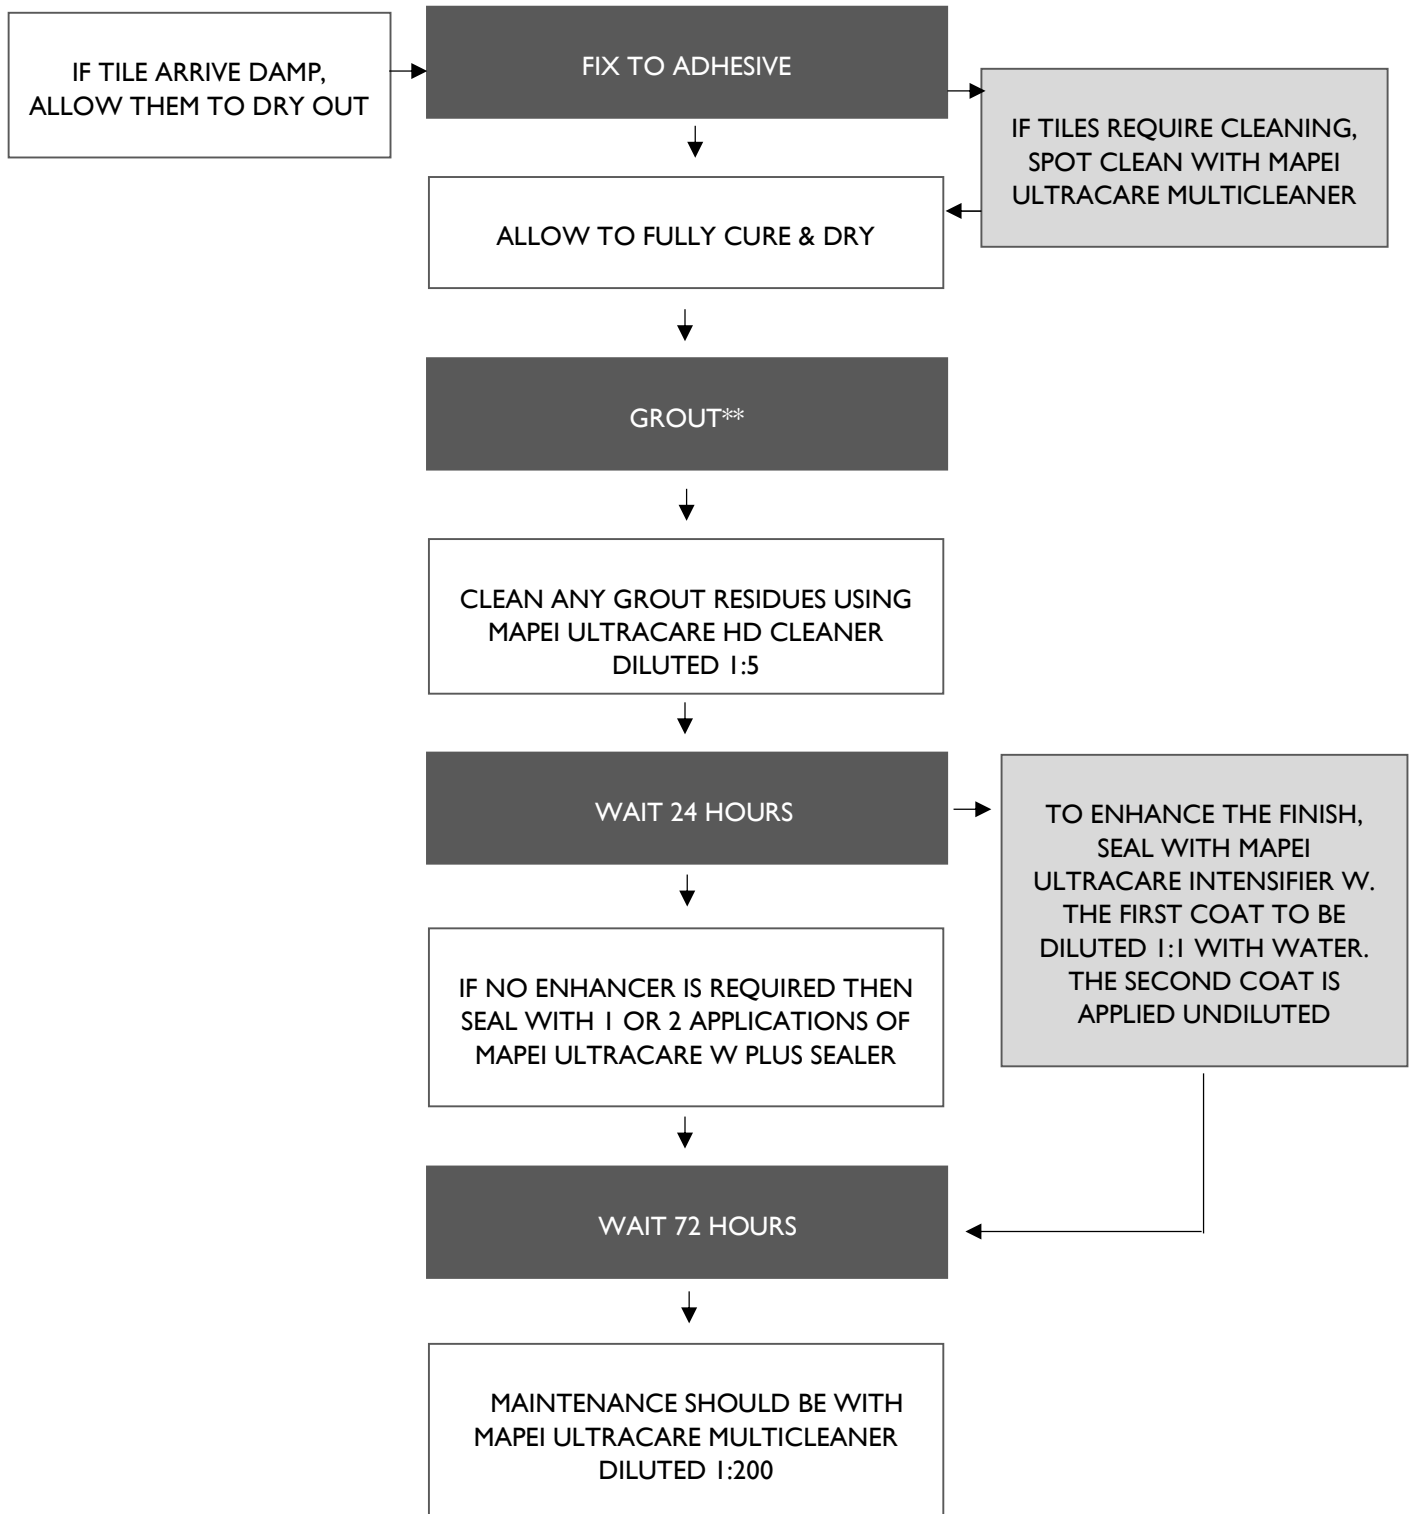

FIRED EARTH

GUIDE B

Our quick guide to: INSTALLING SLATE TILES

PLEASE NOTE - this guide is a summary only, please use it in conjunction with our full installation guide. Contact your local showroom for a copy or visit our website at fireearth.com. For individual product instructions please refer to the packaging.

*Allow to cure fully and to release all moisture. Be led by your professional installer regarding all drying times. Call Mapei Technical with any queries on 0121 508 6970.

**ADVISORY: Test grout on an unglazed tile for grout release