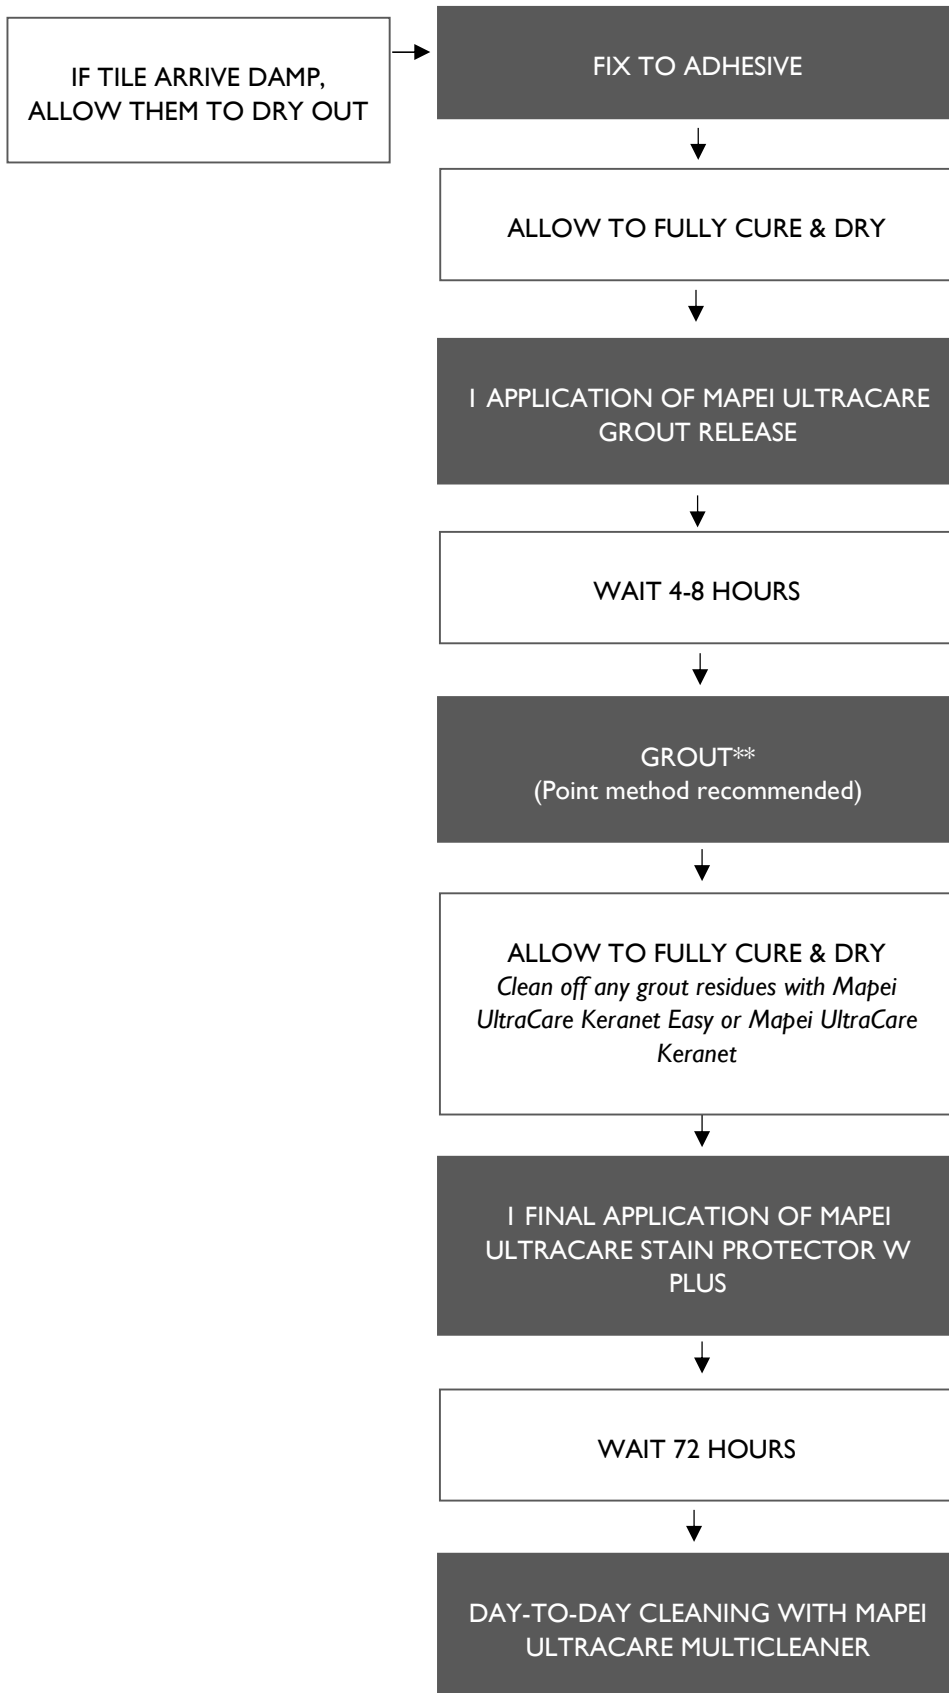

# FIRED EARTH

GUIDE C

## Our quick guide to: INSTALLING QUARRY & GEOMETRIC TILES

PLEASE NOTE - this guide is a summary only, please use it in conjunction with our full installation guide. Contact your local showroom for a copy or visit our website at [firedearth.com](http://firedearth.com). For individual product instructions please refer to the packaging.