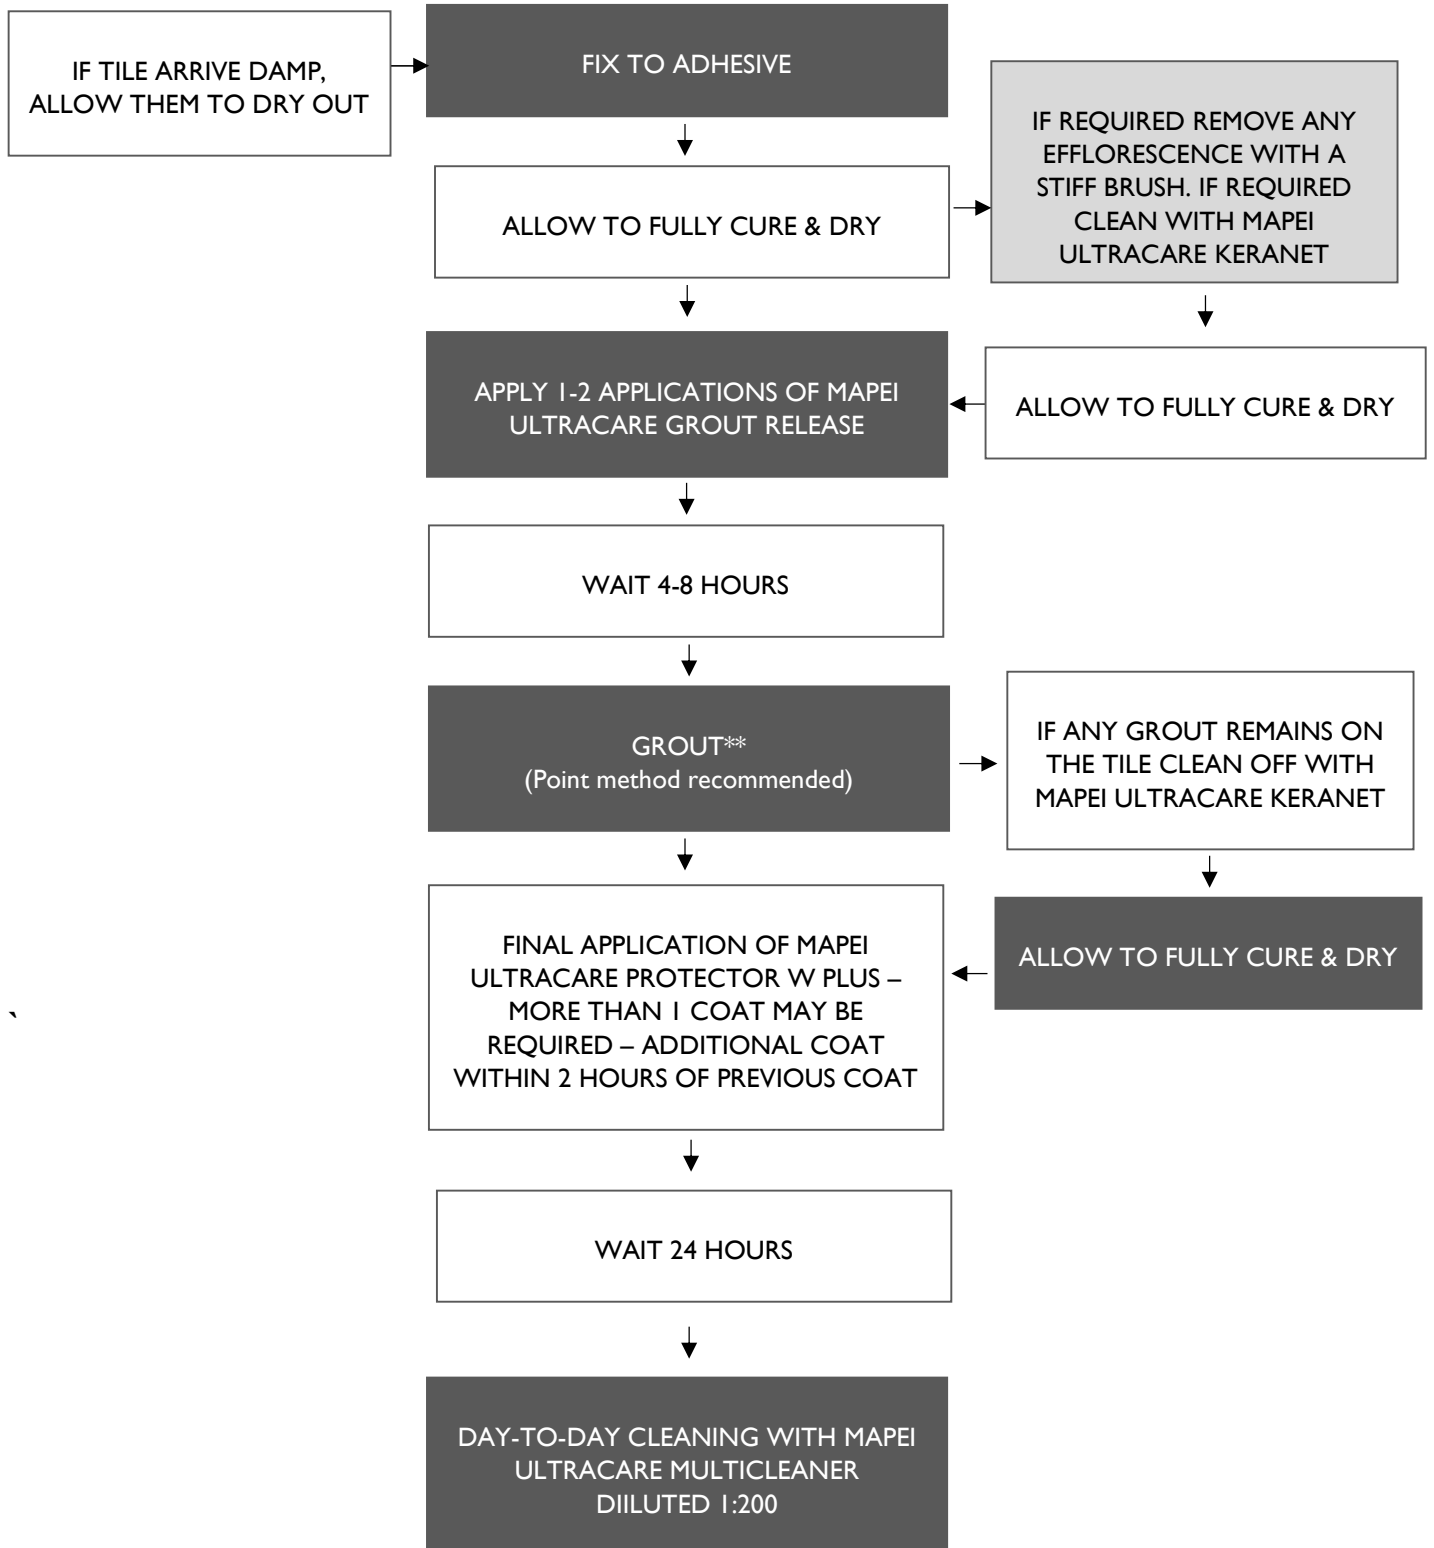

FIRED EARTH

GUIDE E

Our quick guide to: INSTALLING TERRACOTTA TILES

PLEASE NOTE - this guide is a summary only, please use it in conjunction with our full installation guide. Contact your local showroom for a copy or visit our website at fireearth.com. For individual product instructions please refer to the packaging.

*Allow to cure fully and to release all moisture. Be led by your professional installer regarding all drying times. Call Mapei Technical with any queries on 0121 508 6970.

**ADVISORY: Test grout on an unglazed tile for grout release