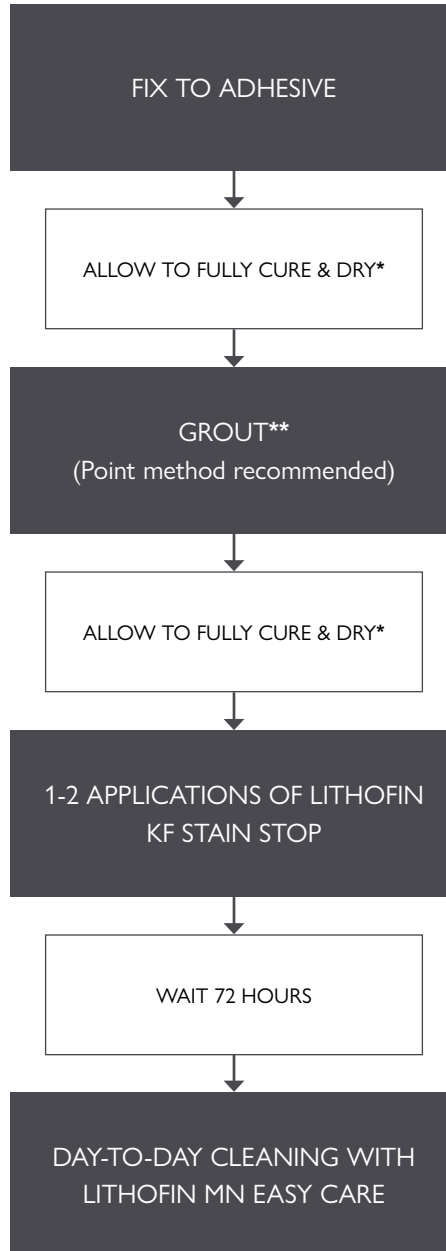

Our quick guide to:

INSTALLING HAND-GLAZED TERRACOTTA TILES

FIRED EARTH**Applicable to:**

MARRAKECH, PARIS, ATLAS, ANDALUCIA, ACAPULCO

PLEASE NOTE - this guide is a summary only, please use it in conjunction with our full installation guide. Contact your local showroom for a copy or visit our website at fireearth.com. For individual product instructions please refer to the packaging.

*Allow to cure fully and to release all moisture. Be led by your professional installer regarding all drying times. Call Lithofin with any queries on 01962 732126.

**ADVISORY: Test grout on an unglazed tile for grout release.